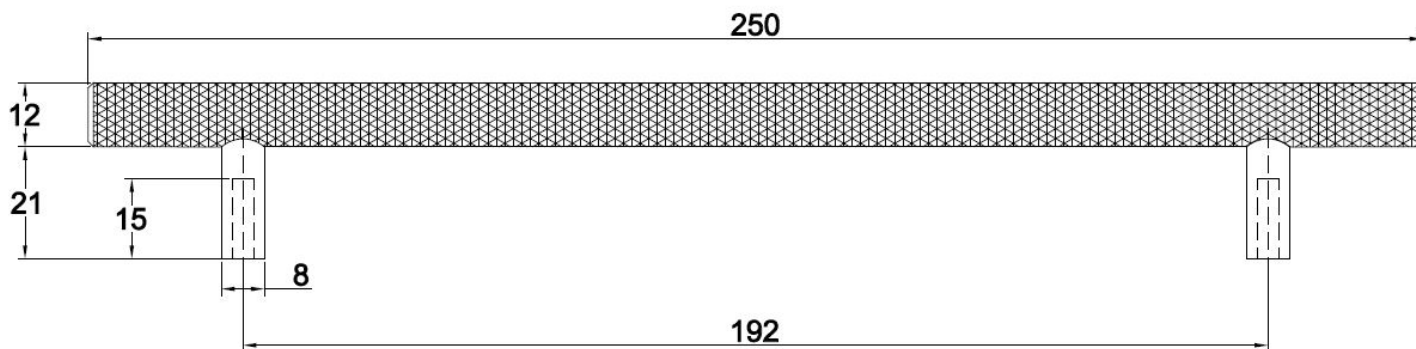

# PRODUCT SHEET

**Description:**

Bar Handle "Grip", cc 192mm,  $\varnothing$ 12x250mm,H:33mm, Satin Brass, Brass Material, Incl. 2 pcs of M4x25mm. Satin Brass Screws

**Item number:**

17.01.202-8

Units	Box	Carton	HS Code	Barcode
Pcs.	10	50	8302420090	 5704866509770